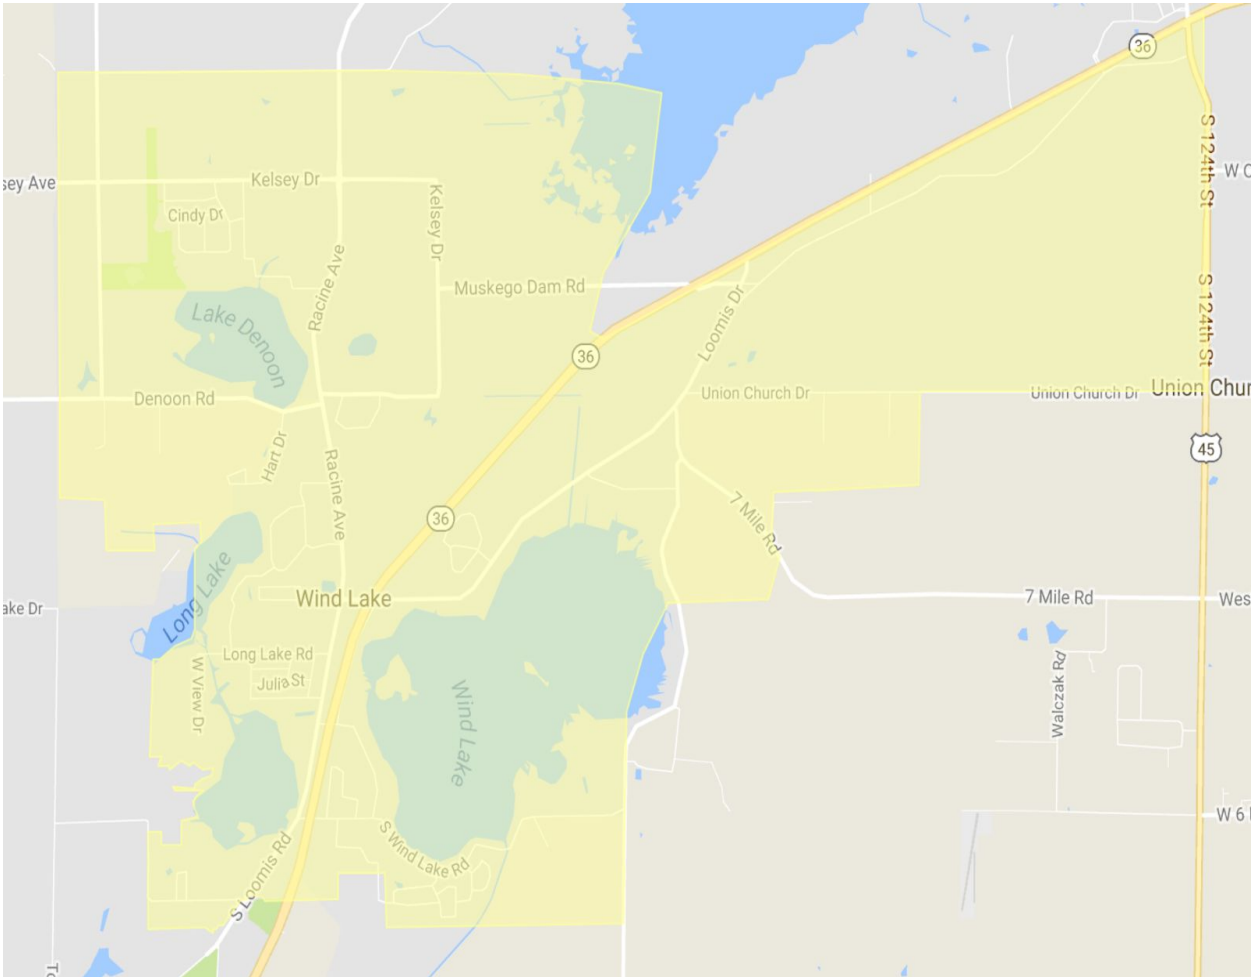

2018-19 4K Boundaries

**Discovery Days North Attendance Area**

The attendance area will be all of the Mill Valley attendance area North of Janesville Avenue.

**Mary Linsmeier Attendance Area**

**The attendance area will be all of the Mill Valley attendance area South of Janesville Avenue.**

# Kids Kampus Attendance Area

The attendance area will be all of the Bay Lane attendance area West of Mystic Drive. Also, starting at Mystic Drive going East, all students living North of Woods Road and North of Tess Corners Drive, where Woods and Tess Corners Drive intersect.

**Discovery Days South Attendance Area**

The attendance area will be all of Bay Lane attendance area South of Woods, South of Tess Corners Drive, where Tess Corners Drive and Woods intersect and east of Mystic Drive.

**Little VIP Attendance Area**

**The attendance area will be the entire Lakeview Elementary attendance area.**