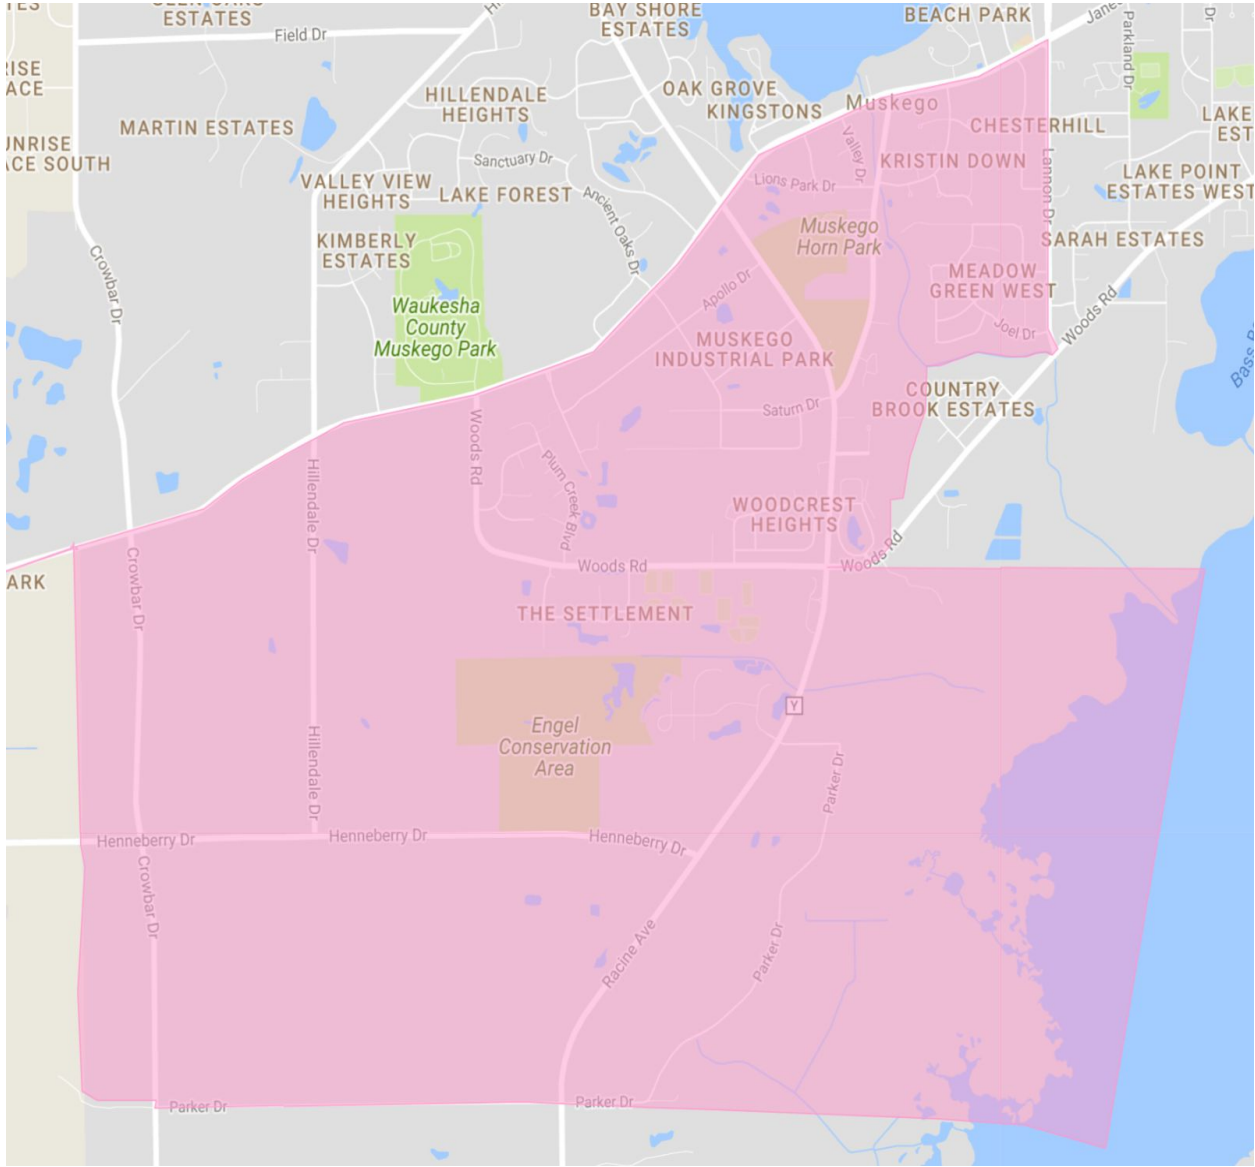

2018-19 4K Boundaries

**Discovery Days North Attendance Area**

The attendance area will be all of the Mill Valley attendance area North of Janesville Avenue.

**Mary Linsmeier Attendance Area**

**The attendance area will be all of the Mill Valley attendance area South of Janesville Avenue.**

# Kids Kampus Attendance Area

The attendance area will be all of the Bay Lane attendance area West of Mystic Drive. Also, starting at Mystic Drive going East, all students living North of Woods Road and North of Tess Corners Drive, where Woods and Tess Corners Drive intersect.

**Discovery Days South Attendance Area**

The attendance area will be all of Bay Lane attendance area South of Woods, South of Tess Corners Drive, where Tess Corners Drive and Woods intersect and east of Mystic Drive.

**Little VIP Attendance Area**

**The attendance area will be the entire Lakeview Elementary attendance area.**