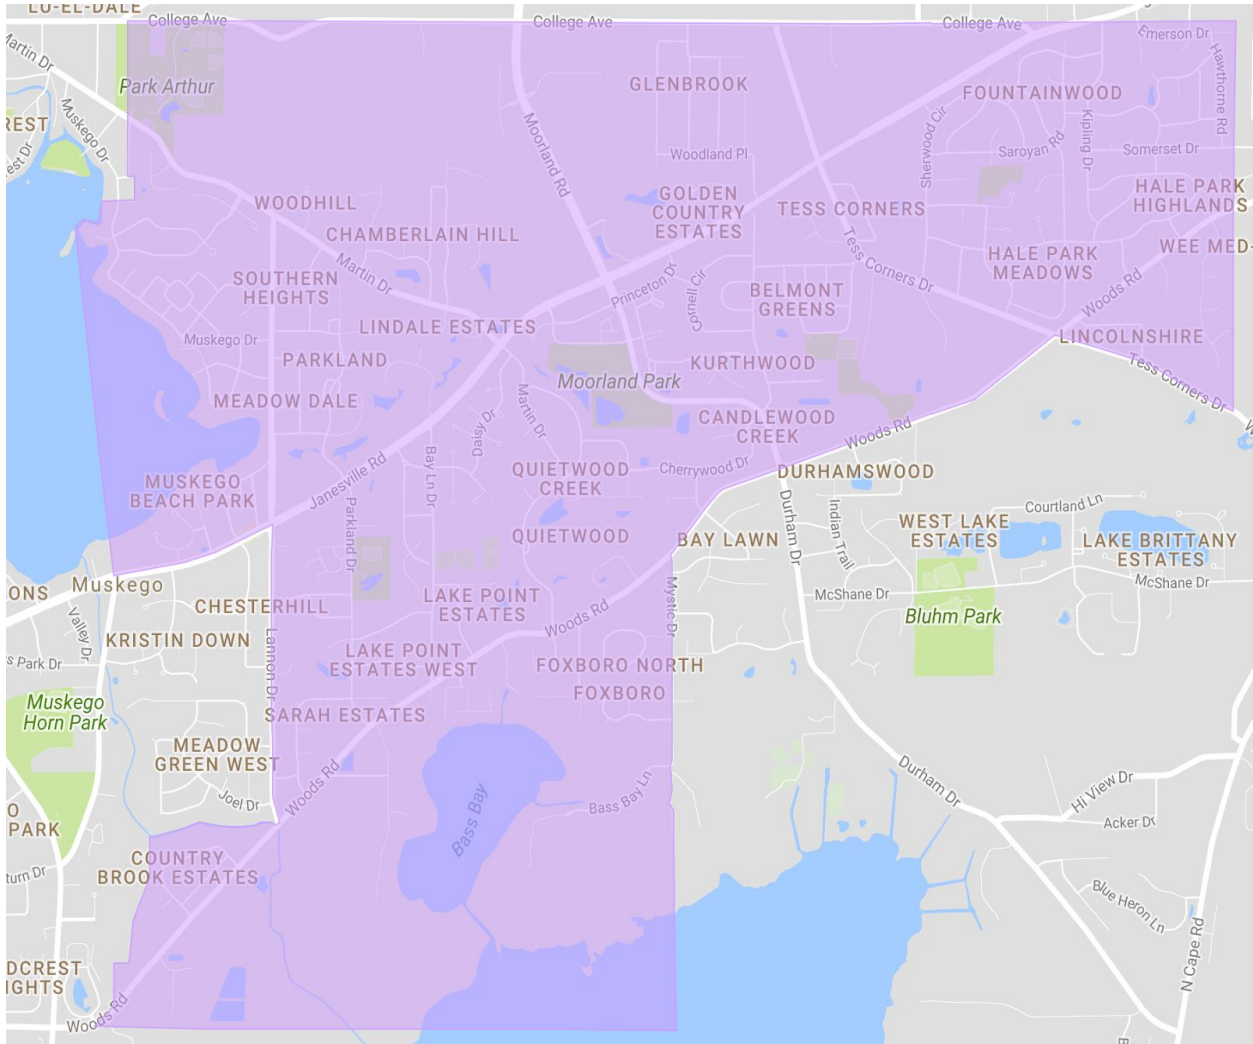

2018-19 4K Boundaries

**Discovery Days North Attendance Area**

The attendance area will be all of the Mill Valley attendance area North of Janesville Avenue.

**Mary Linsmeier Attendance Area**

**The attendance area will be all of the Mill Valley attendance area South of Janesville Avenue.**

# Kids Kampus Attendance Area

The attendance area will be all of the Bay Lane attendance area West of Mystic Drive. Also, starting at Mystic Drive going East, all students living North of Woods Road and North of Tess Corners Drive, where Woods and Tess Corners Drive intersect.

**Discovery Days South Attendance Area**

The attendance area will be all of Bay Lane attendance area South of Woods, South of Tess Corners Drive, where Tess Corners Drive and Woods intersect and east of Mystic Drive.

**Little VIP Attendance Area**

**The attendance area will be the entire Lakeview Elementary attendance area.**