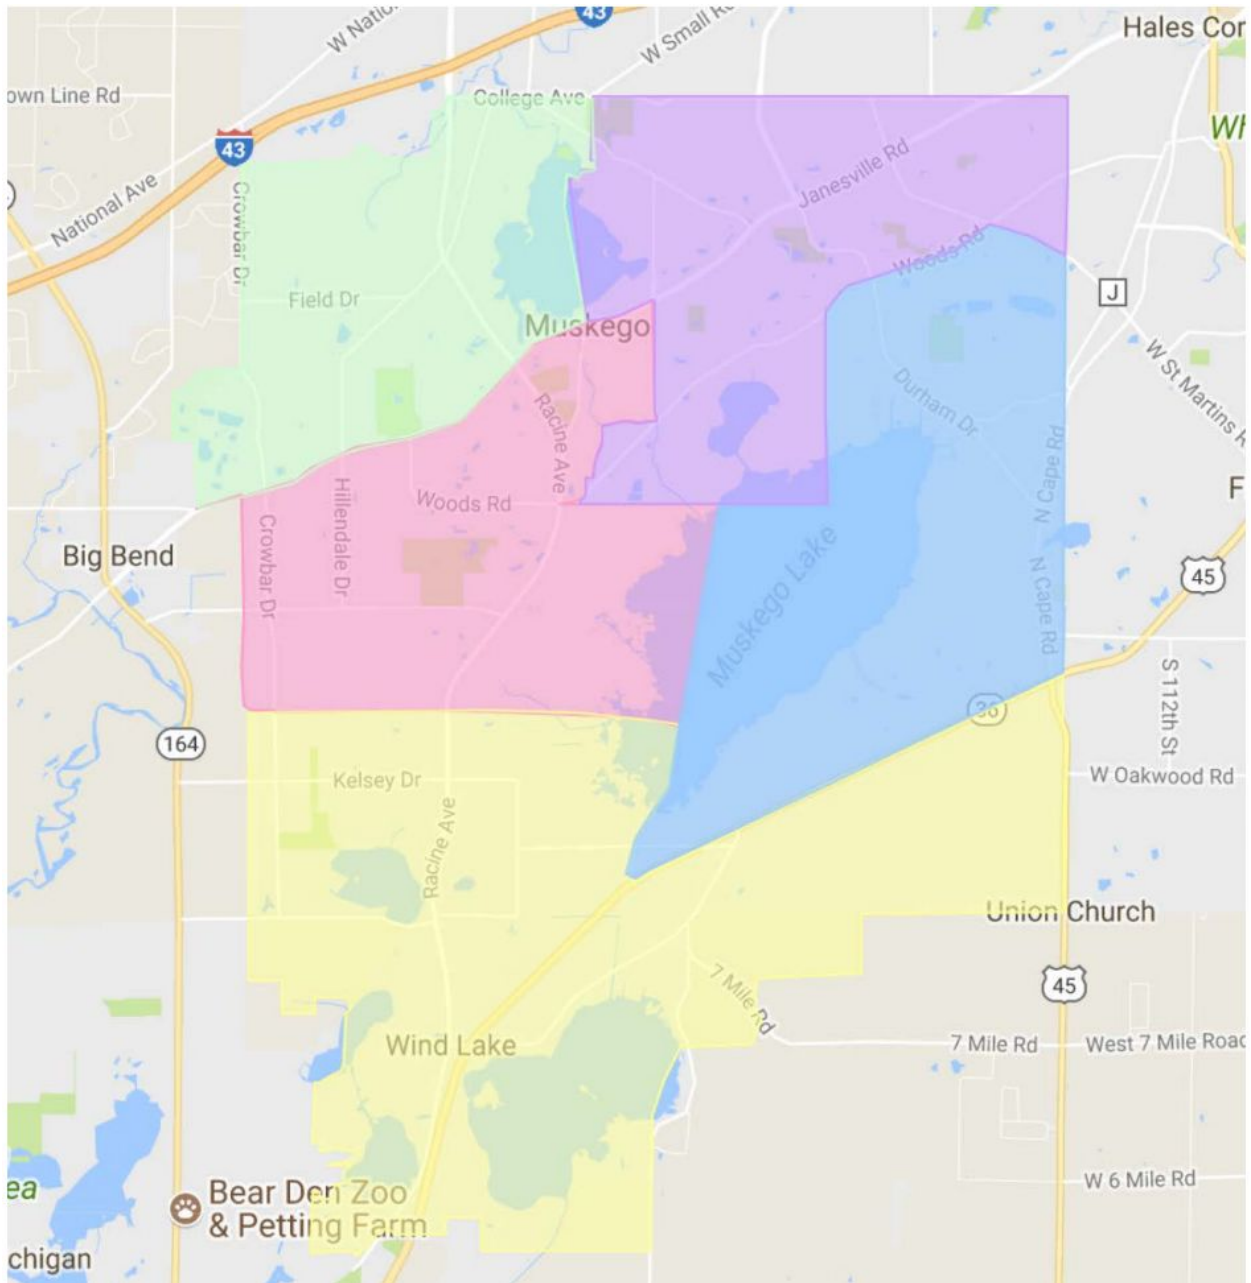

2018-19 4K Boundaries

**Discovery Days North Attendance Area**

The attendance area will be all of the Mill Valley attendance area North of Janesville Avenue.

**Mary Linsmeier Attendance Area**

**The attendance area will be all of the Mill Valley attendance area South of Janesville Avenue.**

# Kids Kampus Attendance Area

The attendance area will be all of the Bay Lane attendance area West of Mystic Drive. Also, starting at Mystic Drive going East, all students living North of Woods Road and North of Tess Corners Drive, where Woods and Tess Corners Drive intersect.

**Discovery Days South Attendance Area**

The attendance area will be all of Bay Lane attendance area South of Woods, South of Tess Corners Drive, where Tess Corners Drive and Woods intersect and east of Mystic Drive.

**Little VIP Attendance Area**

**The attendance area will be the entire Lakeview Elementary attendance area.**